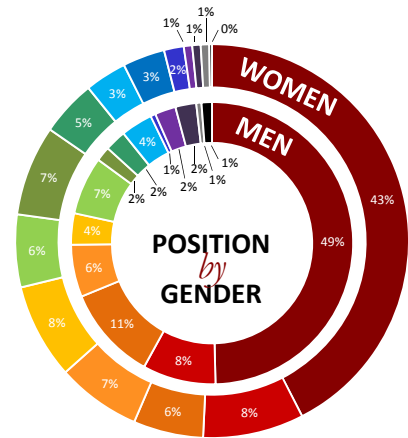

# LOCAL ARTS AGENCY *salary* SURVEY

■ WOMEN *vs.* □ MEN

**\$6,542**

*average discrepancy  
(in favor of men)*

**\$51,333**

*largest discrepancy  
(Research/Evaluation/Analysis)*

**\$164**

*smallest discrepancy  
(Programs/Services)*

**6**

*positions where men make more*

**8**

*positions where women make more*