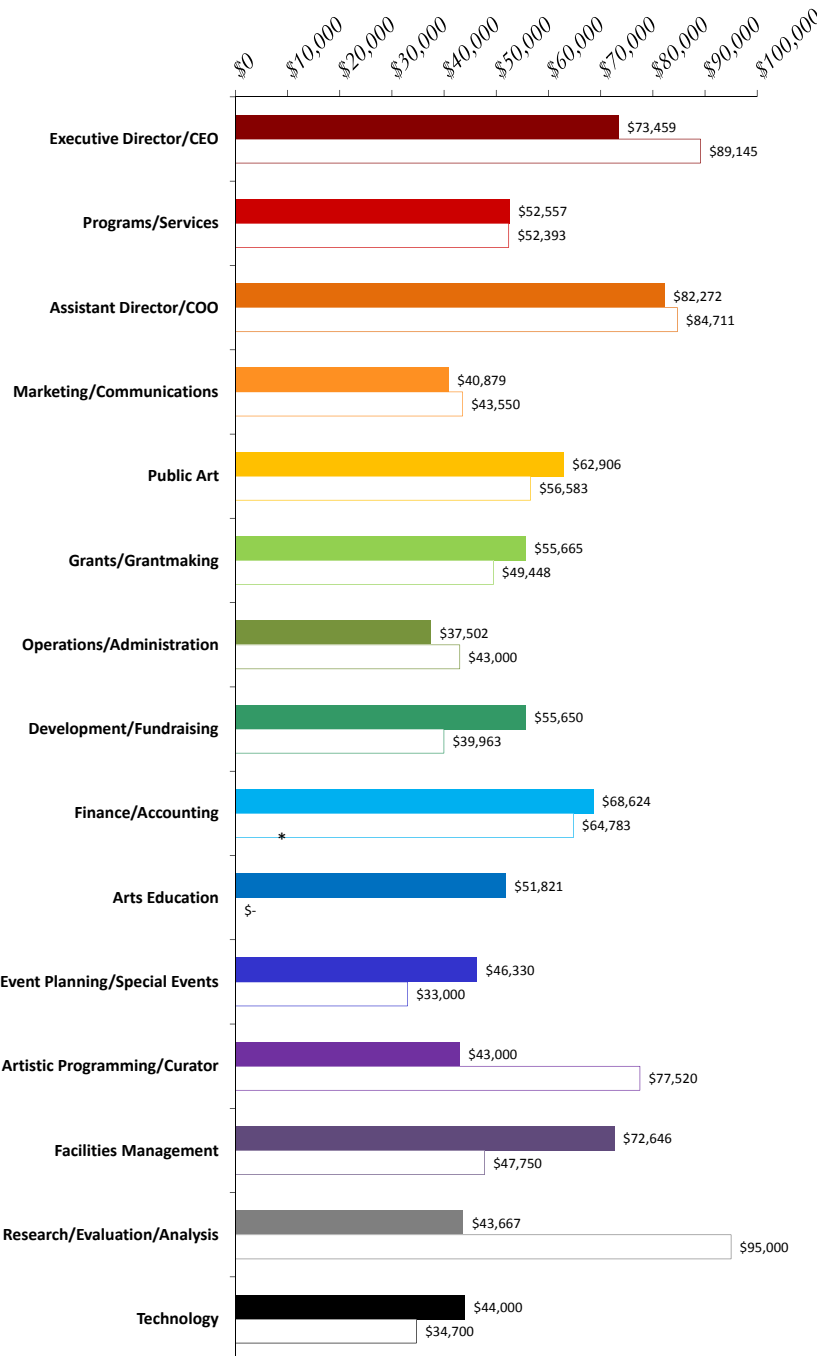

# LOCAL ARTS AGENCY *salary* SURVEY

■ WOMEN *vs.* □ MEN

**\$6,542**

*average discrepancy  
(in favor of men)*

**\$51,333**

*largest discrepancy  
(Research/Evaluation/Analysis)*

**\$164**

*smallest discrepancy  
(Programs/Services)*

**6**

*positions where men make more*

**8**

*positions where women make more*